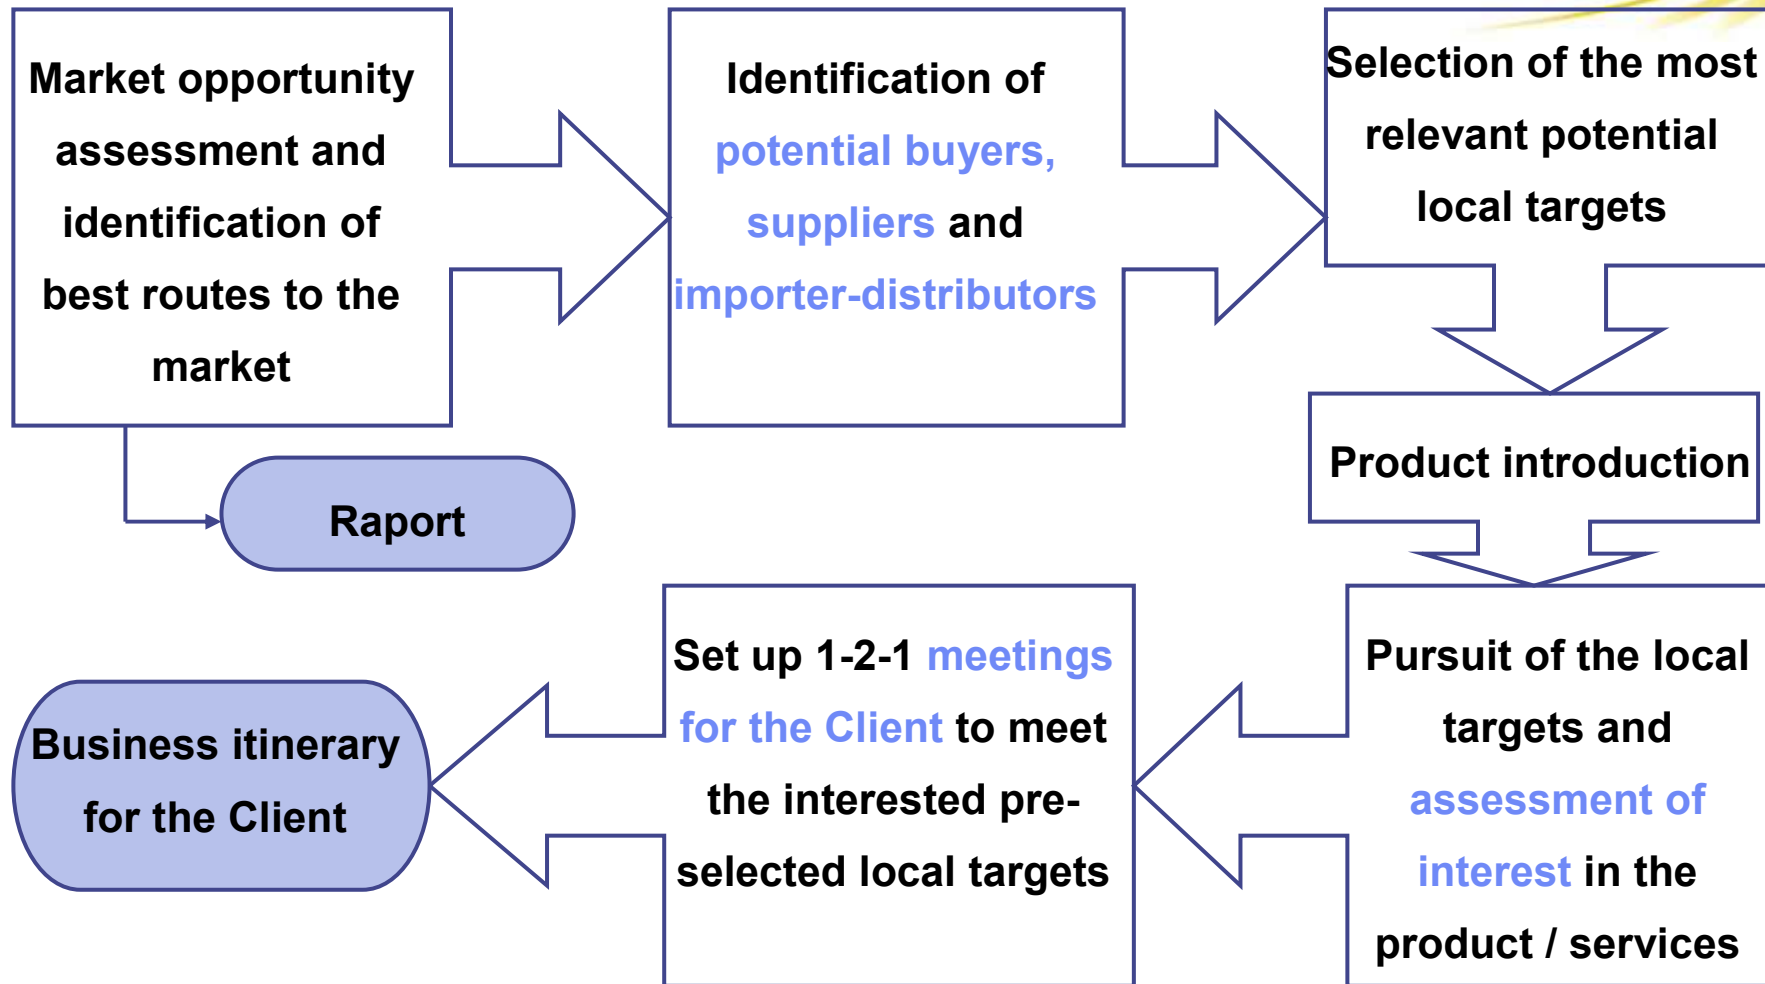

FRD Center Market Entry Services

Business Partners Search and Selection

Business Matchmaking Support

Market Entry and Business Matchmaking Support – Phase One

Market Entry and Business Matchmaking Support – Phase Two

Market Entry and Business Matchmaking Support – Phase Three

Team

FRD Center operates with a team of 4 core senior consultants specialised in Market Research, Business Matchmaking, Market Entry Strategy and M&A Advisory.

In **CE, SE and Eastern Europe**, FRD Center collaborates with local partner-companies, covering all the emerging markets in Europe.

We are familiar with international trade agency **rates** and are prepared to apply similar prices to new projects as well as to volume work.